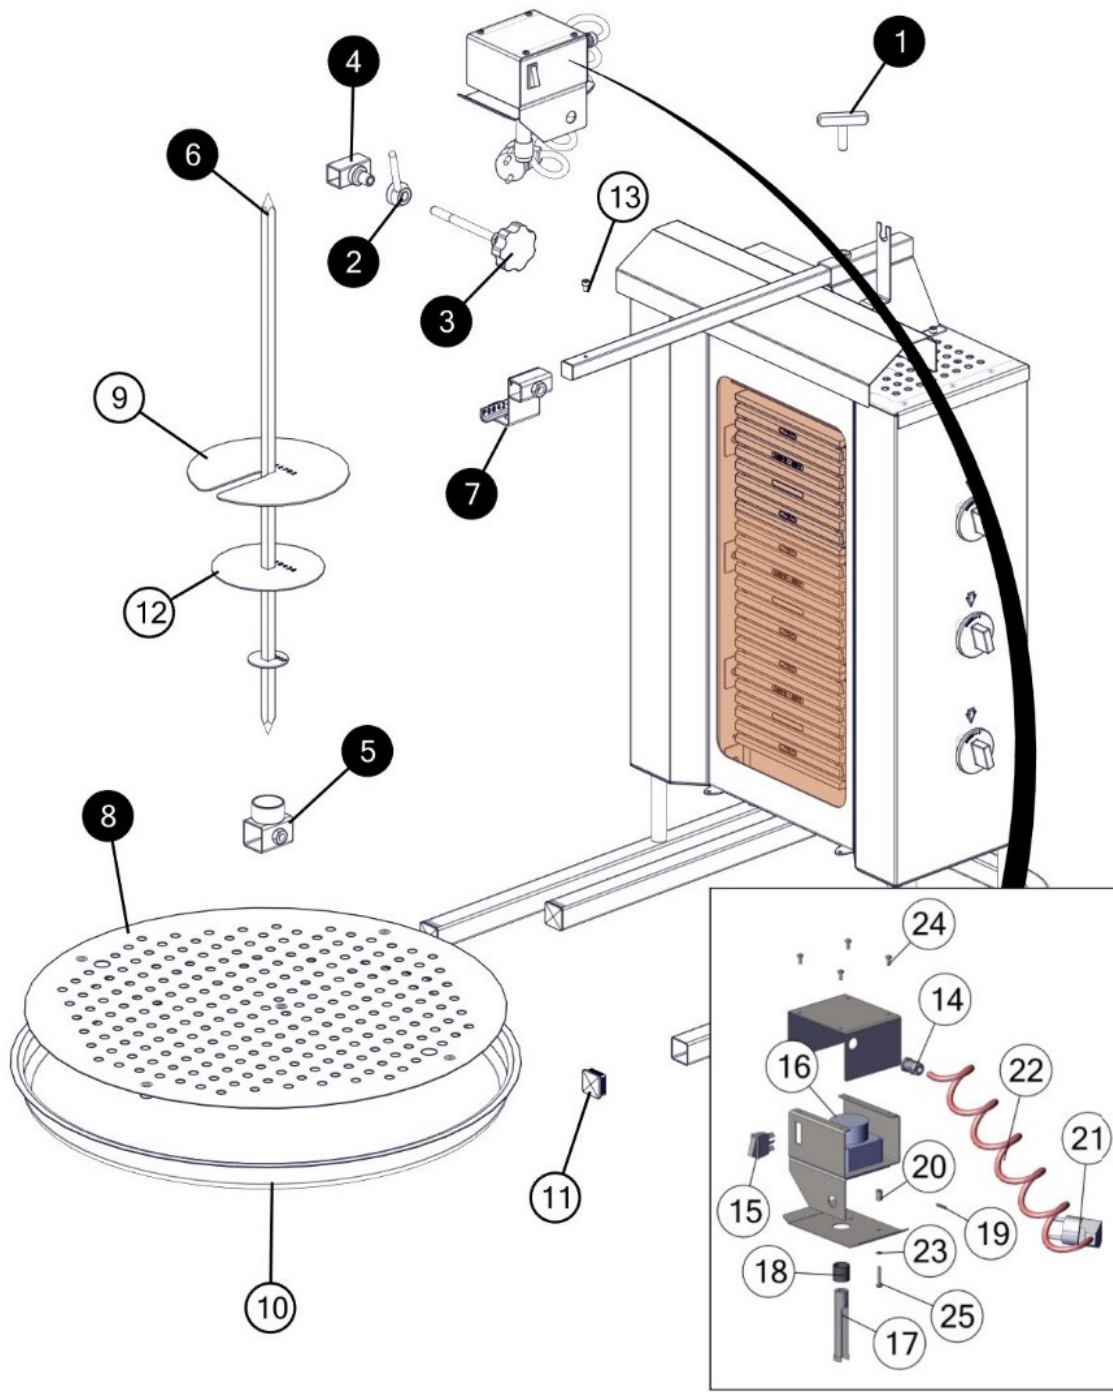

IX- SPARE PART LIST

NO	SPARE PART CODE	NAME
1	M008579	Skewer Profile Top
2	M009219	Motor Group
3	M010578	Keeper Part
4	M011487	Motor Profile
5	M011488	Bottom Skewer Part
6 (For 3 burner)	M011618	Skewer
6 (For 4 burner)	M011632	Skewer
6 (For 5 burner)	M011633	Skewer
7	M011667	Skewer Lock Mechanism
8	M012439	Tray's inside part
9	P011783	Mirror
10	P013223	Tray
11	P013257	Tap
12	P018430	Mirror
13	P950508	M5x08 S.B. SS SCREW
14	P004671	Rekor
15	P011766	1/0/2 Button
16	P015344	Crouzet Motor
17	P019074	Skewer Lock Mechanism Part
18	P019075	Skewer Part / Pipe
19	P019076	ø3x16 SS Part
20	P019112	Part
21	P020036	Cable
22	P020038	Feeding Cable
23	P131004	M4 SS PART
24	P810410	M4x10 SS SCREW
25	P810425	M4x25 SS SCREW
26	P000177	Plastic Cable PG16
27 (For 3 burner)	P004209	Glass
27 (For 4 burner)	P002691	Glass
27 (For 5 burner)	P004210	Glass
28	P006575	Paco Switch
29	P006630	Plug
30	P007156	Resistance Stone
31	P007514	Button
32	P021122	Feeding Cable
33	P025452	Under Stone Insulation
34	P025478	Resistance
35	P006659	MVK 2,5 conductor connection apparatus - grey
36	P006666	MVK 2,5 conductor connection apparatus - blue
37	P006667	MVK 2,5 conductor connection apparatus – green / yellow
38	P006679	Conductor connection apparatus part -5 / grey
39	P027803	Conductor connection apparatus tap, MVK, 2.5-4 Grey
40 (For 3 burner)	M012992	Left Wing
40 (For 4 burner)	M012995	Left Wing
40 (For 5 burner)	M012998	Left Wing
41 (For 3 burner)	M012991	Right Wing
41 (For 4 burner)	M012994	Right Wing
41 (For 5 burner)	M012997	Right Wing
42	P036533	Wing Part