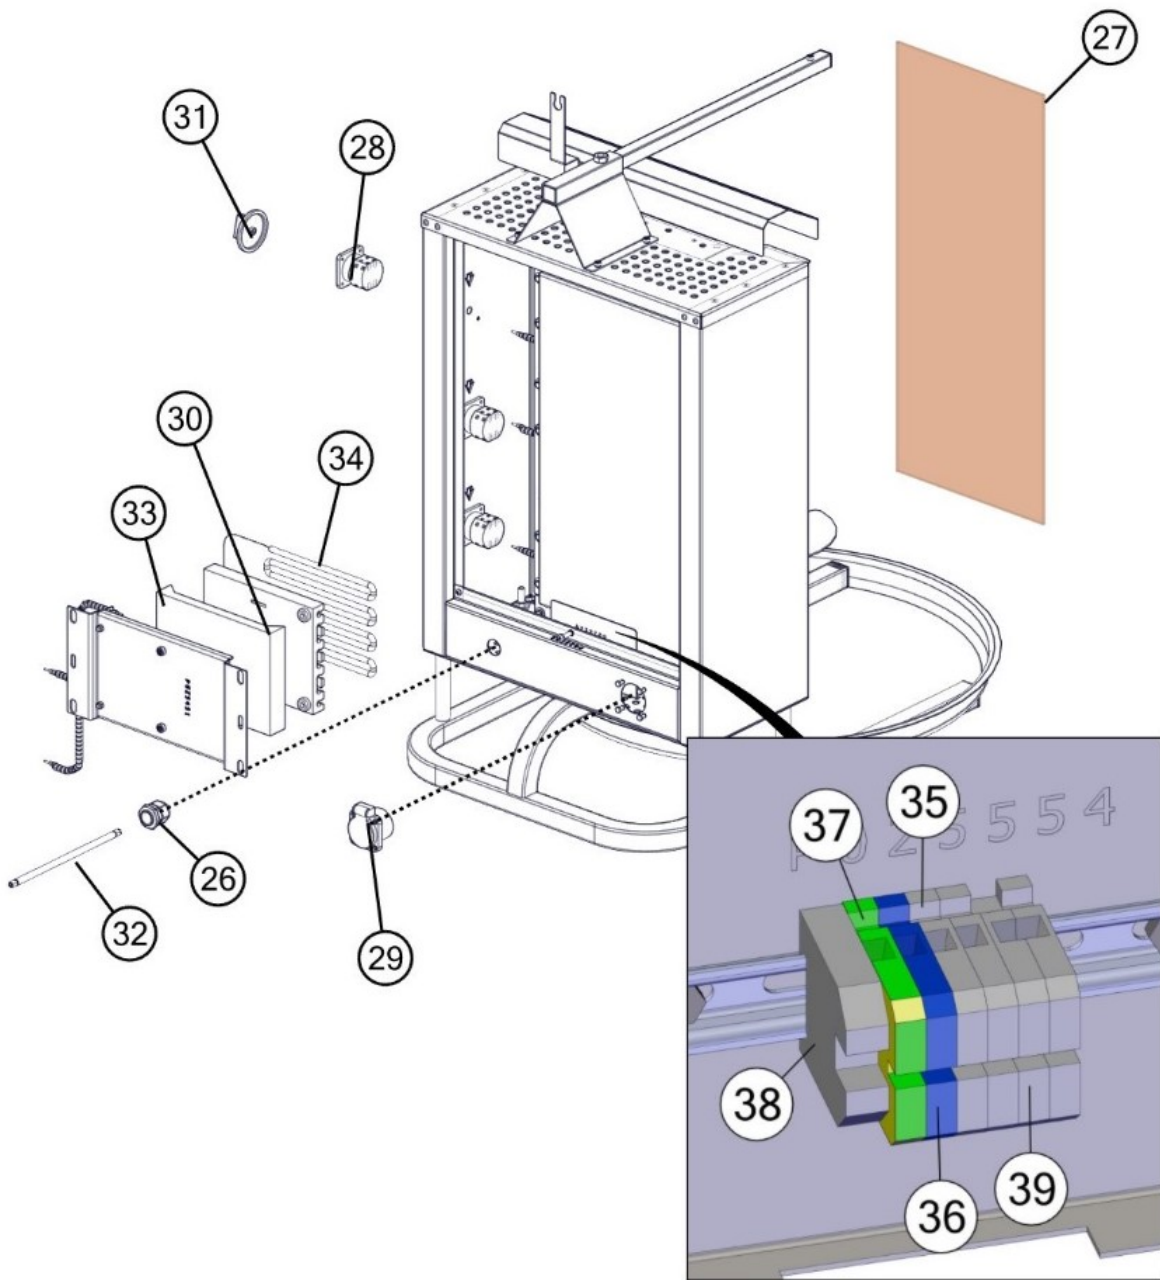

IX- SPARE PART LIST

NO	SPARE PART CODE	NAME
1	M008579	Skewer Profile Top
2	M009219	Motor Group
3	M010578	Keeper Part
4	M011487	Motor Profile
5	M011488	Bottom Skewer Part
6 (For 3 burner)	M011618	Skewer
6 (For 4 burner)	M011632	Skewer
6 (For 5 burner)	M011633	Skewer
7	M011667	Skewer Lock Mechanism
8	M012439	Tray's inside part
9	P011783	Mirror
10	P013223	Tray
11	P013257	Tap
12	P018430	Mirror
13	P950508	M5x08 S.B. SS SCREW
14	P004671	Rekor
15	P011766	1/0/2 Button
16	P015344	Crouzet Motor
17	P019074	Skewer Lock Mechanism Part
18	P019075	Skewer Part / Pipe
19	P019076	ø3x16 SS Part
20	P019112	Part
21	P020036	Cable
22	P020038	Feeding Cable
23	P131004	M4 SS PART
24	P810410	M4x10 SS SCREW
25	P810425	M4x25 SS SCREW
26	P000177	Plastic Cable PG16
27 (For 3 burner)	P004209	Glass
27 (For 4 burner)	P002691	Glass
27 (For 5 burner)	P004210	Glass
28	P006575	Paco Switch
29	P006630	Plug
30	P007156	Resistance Stone
31	P007514	Button
32	P021122	Feeding Cable
33	P025452	Under Stone Insulation
34	P025478	Resistance
35	P006659	MVK 2,5 conductor connection apparatus - grey
36	P006666	MVK 2,5 conductor connection apparatus - blue
37	P006667	MVK 2,5 conductor connection apparatus – green / yellow
38	P006679	Conductor connection apparatus part -5 / grey
39	P027803	Conductor connection apparatus tap, MVK, 2.5-4 Grey
40 (For 3 burner)	M012992	Left Wing
40 (For 4 burner)	M012995	Left Wing
40 (For 5 burner)	M012998	Left Wing
41 (For 3 burner)	M012991	Right Wing
41 (For 4 burner)	M012994	Right Wing
41 (For 5 burner)	M012997	Right Wing
42	P036533	Wing Part